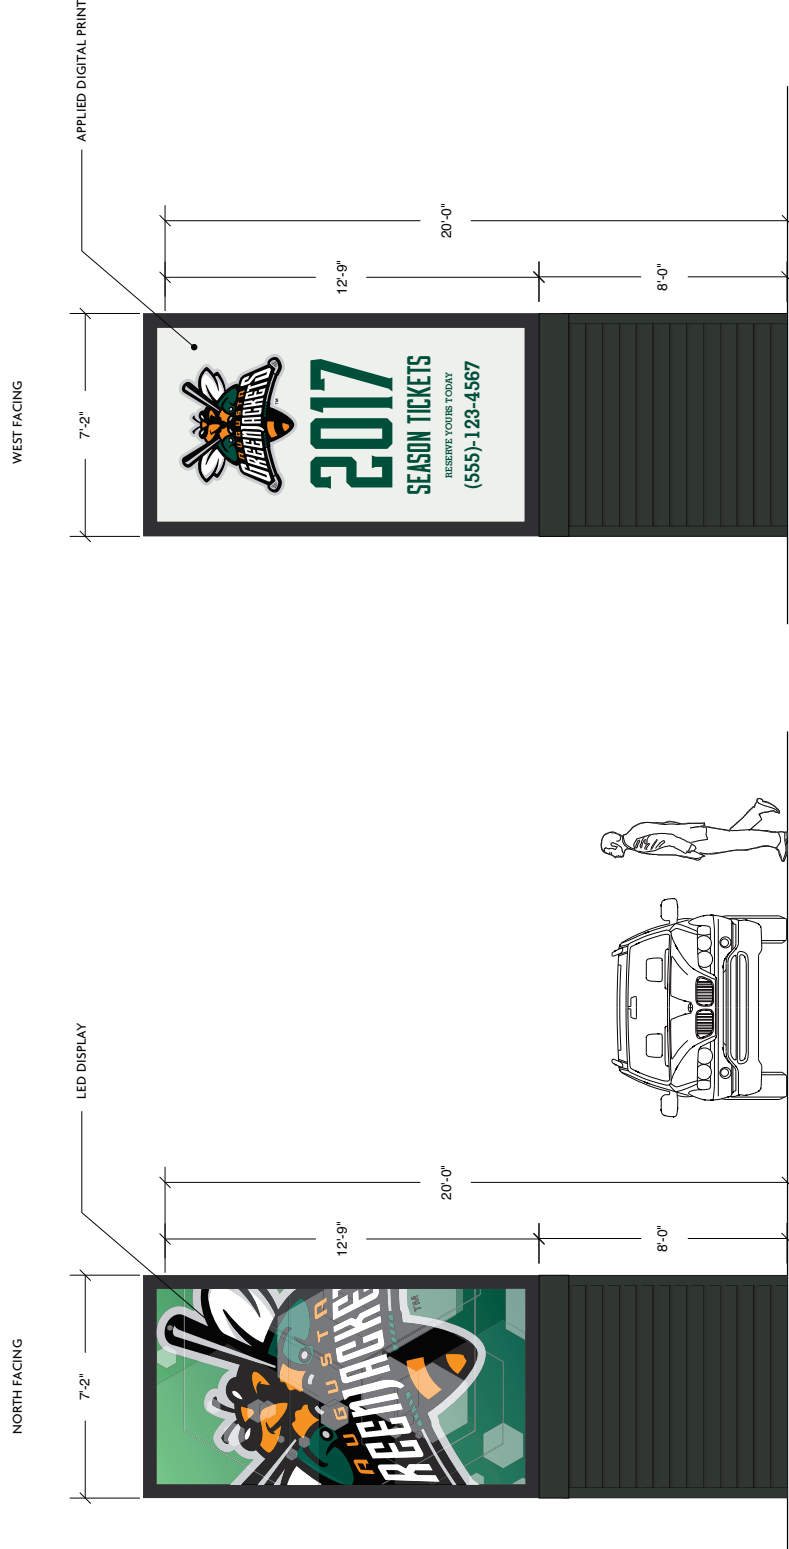

PROJECT NO.	3177200
TITLE	Augusta Greenjackets Ballpark
SIGN TYPE	A
ISSUE DATE	05.08.15
REV. #	FWD 00
DRAWN BY	JA/TV

1.0

1 A. D. F. J. J. - Ballpark Rendering
SCALE: For Reference Only

PROJECT NO:	3177.00
TITLE:	Augusta Greenjackets Ballpark
SIGN TYPE:	E
ISSUE DATE:	05.08.15
REV. #:	Fwd DD
DRAWN BY:	JA/TV

1 E.1 - Main Gate Marquee Monolith - Front Elevation

2 E.1 - Main Gate Marquee Monolith - Side Elevation