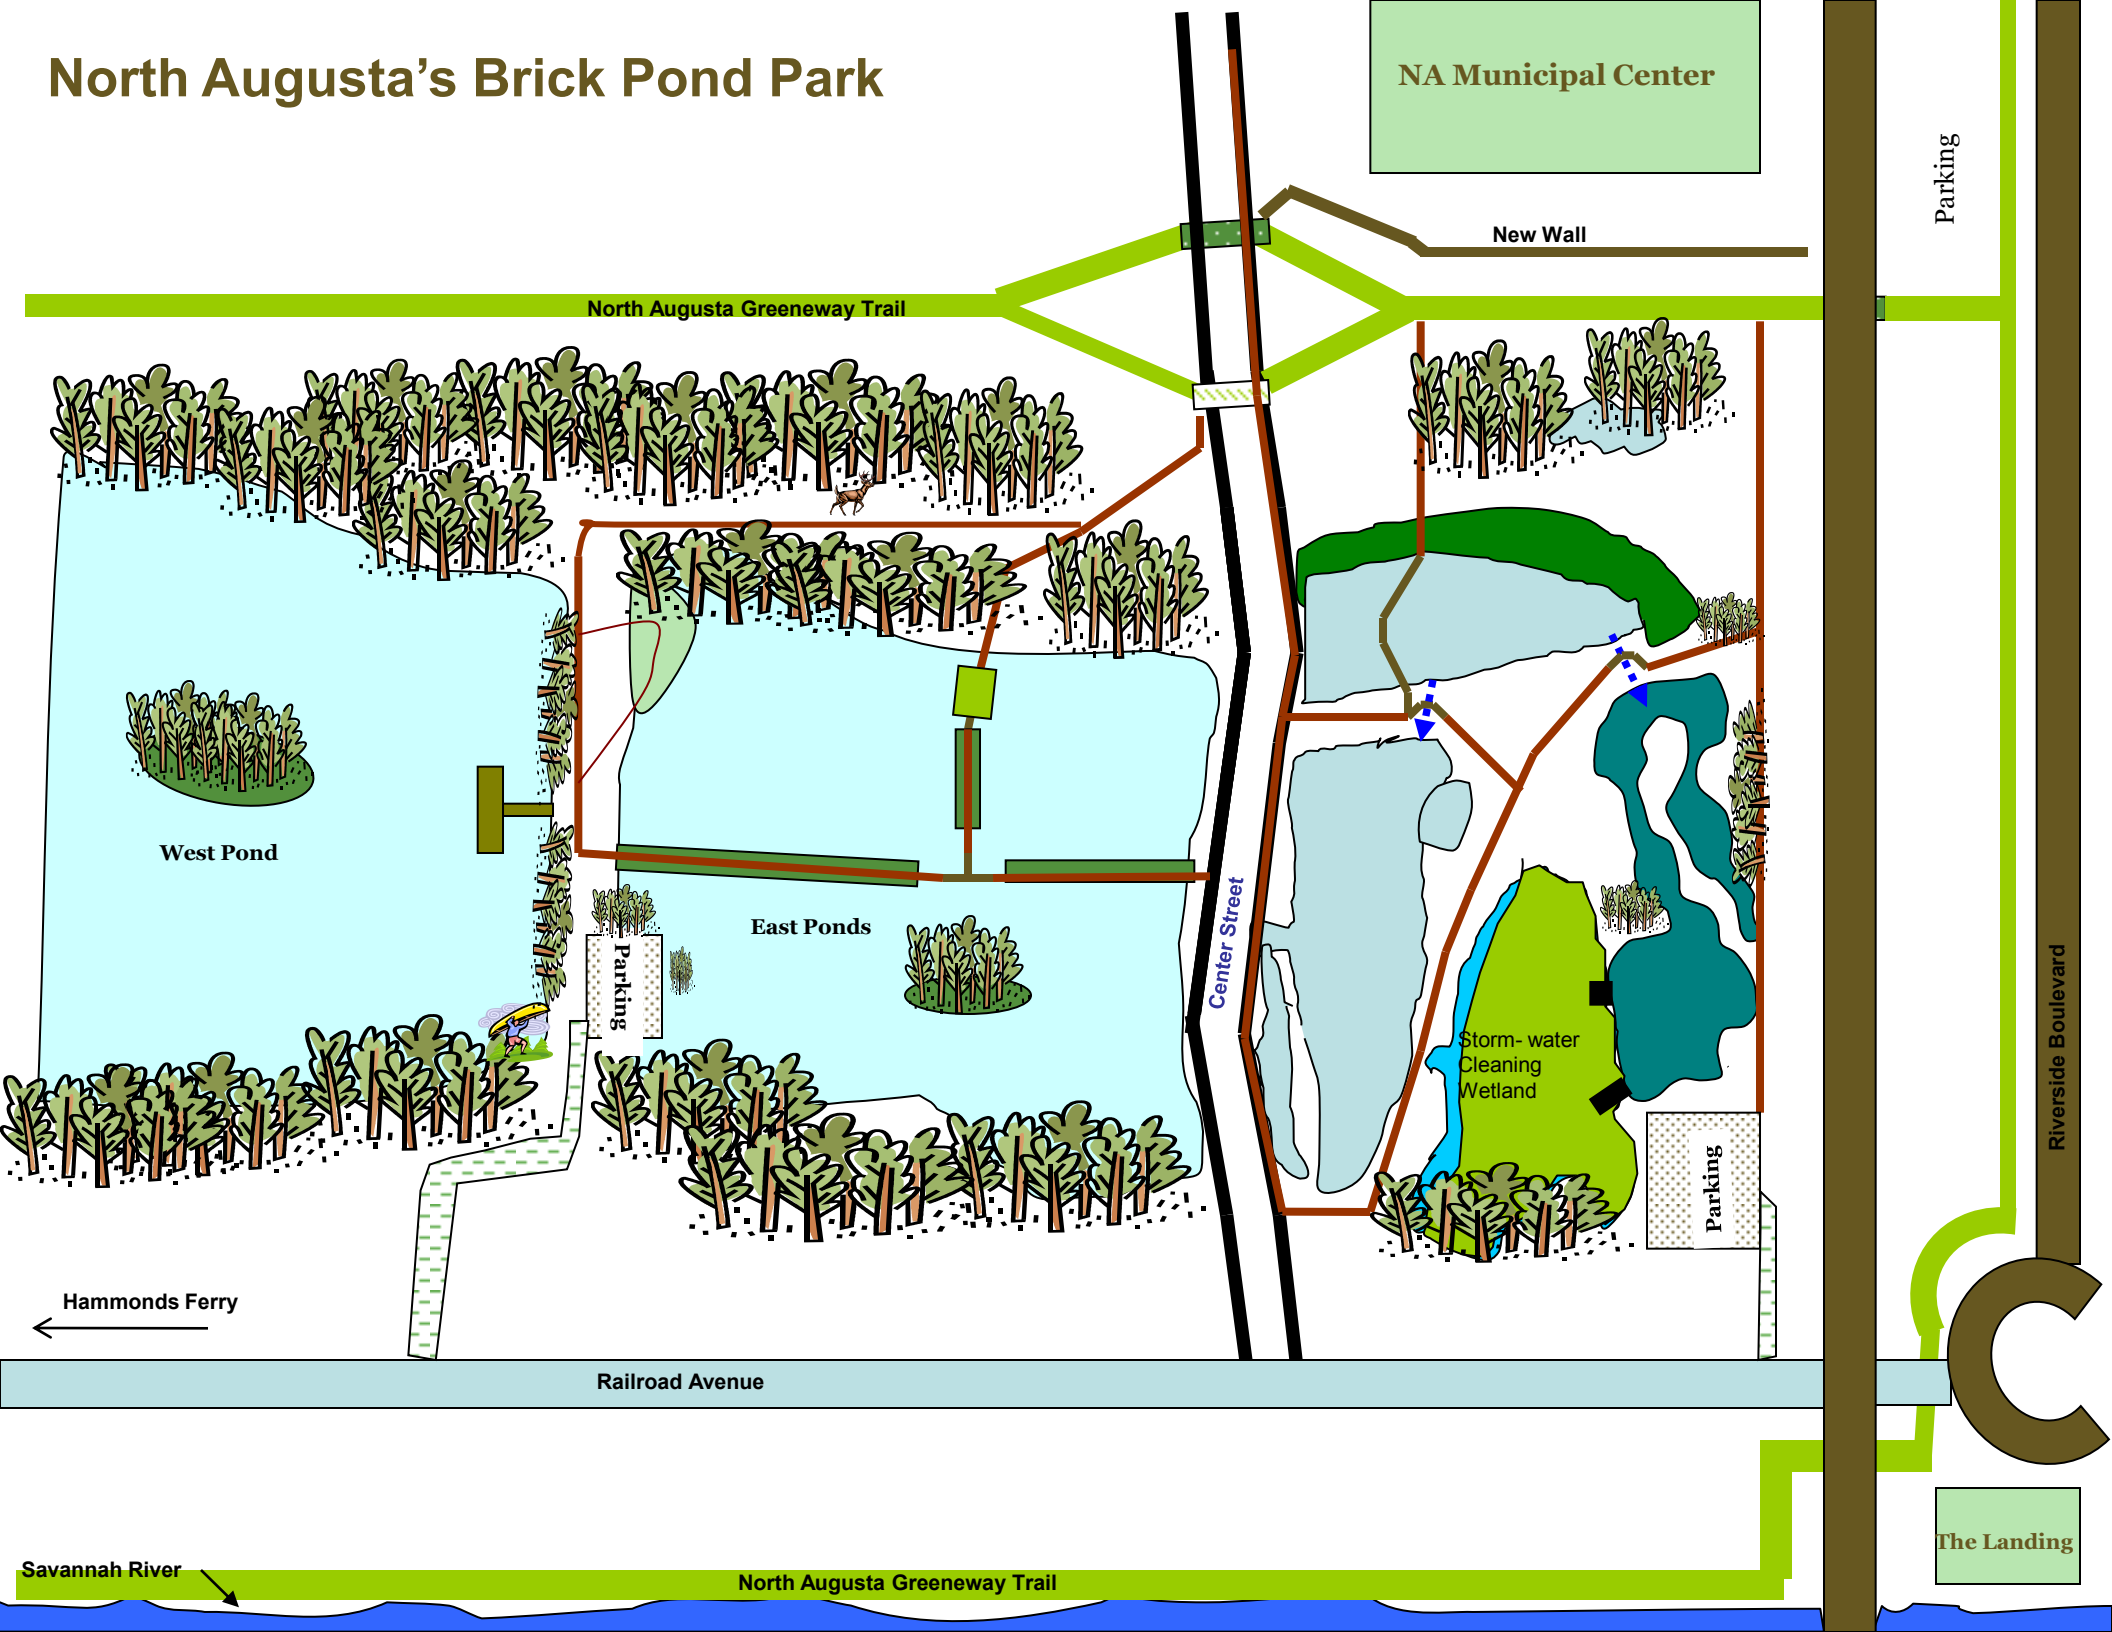

# North Augusta's Brick Pond Park

NA Municipal Center

New Wall

North Augusta Greenway Trail

West Pond

East Ponds

Storm-water  
Cleaning  
Wetland

Parking

Parking

Center Street

Parking

Riverside Boulevard

Hammonds Ferry

Railroad Avenue

The Landing

Savannah River

North Augusta Greenway Trail