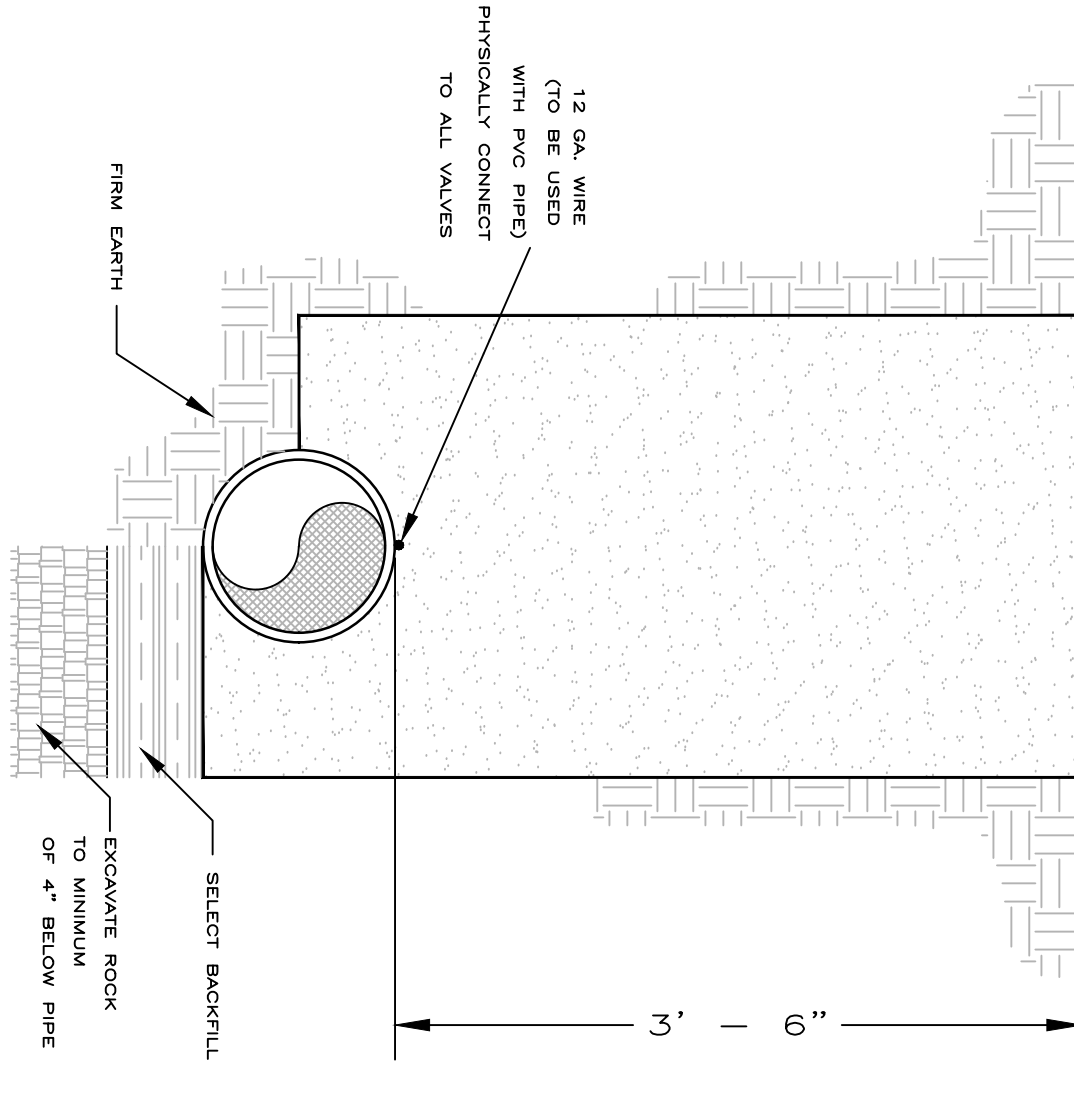

NOT TO SCALE

REVISIONS		
DATE	BY	DESCRIPTION
5/28/22	BGM	CHANGE FONT, TITLE BLOCK

PIPE BEDDING
DETAIL

DWG. NO.
4.04