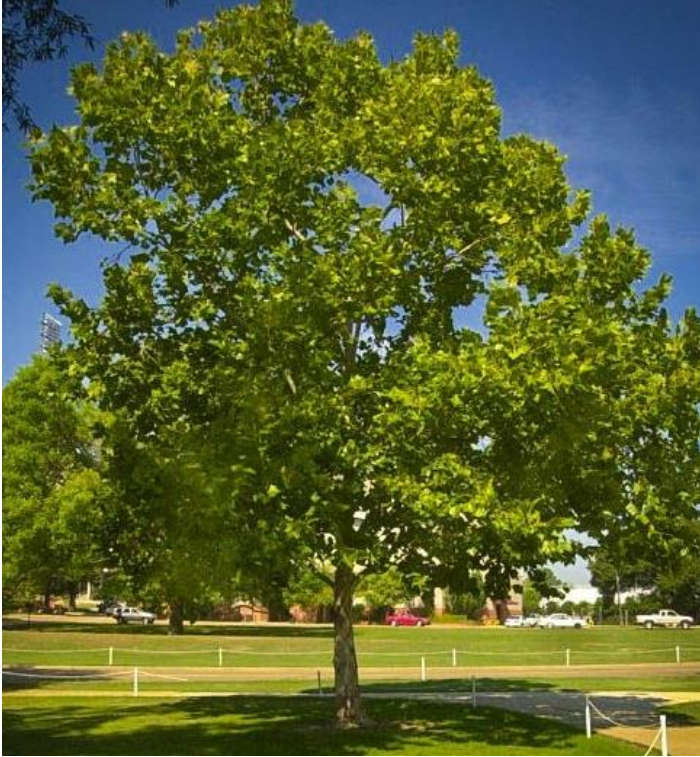

Platanus occidentalis American Sycamore

Category: Deciduous, broadleaf, large tree
Hardiness: Zone 3 to 8
Foliage: Dark Green
Bark: Smooth; light gray, developing mottled bark patches of creamy white, and olive, gray-green
Winter color: Yellowish to brown, not showy fall color
Shape: Pyramidal in youth, developing a spreading ,rounded crown.
Mature Size: 75-90' tall by 50-70' wide
Growth Rate: Fast
Shade: Full Sun
Adaptability: Good adaptability to urban soil conditions, shallow roots.
Native Habitat: Eastern United States
Uses: As a specimen, urban areas, parks, and Street tree, buffer plantings, and median strips.